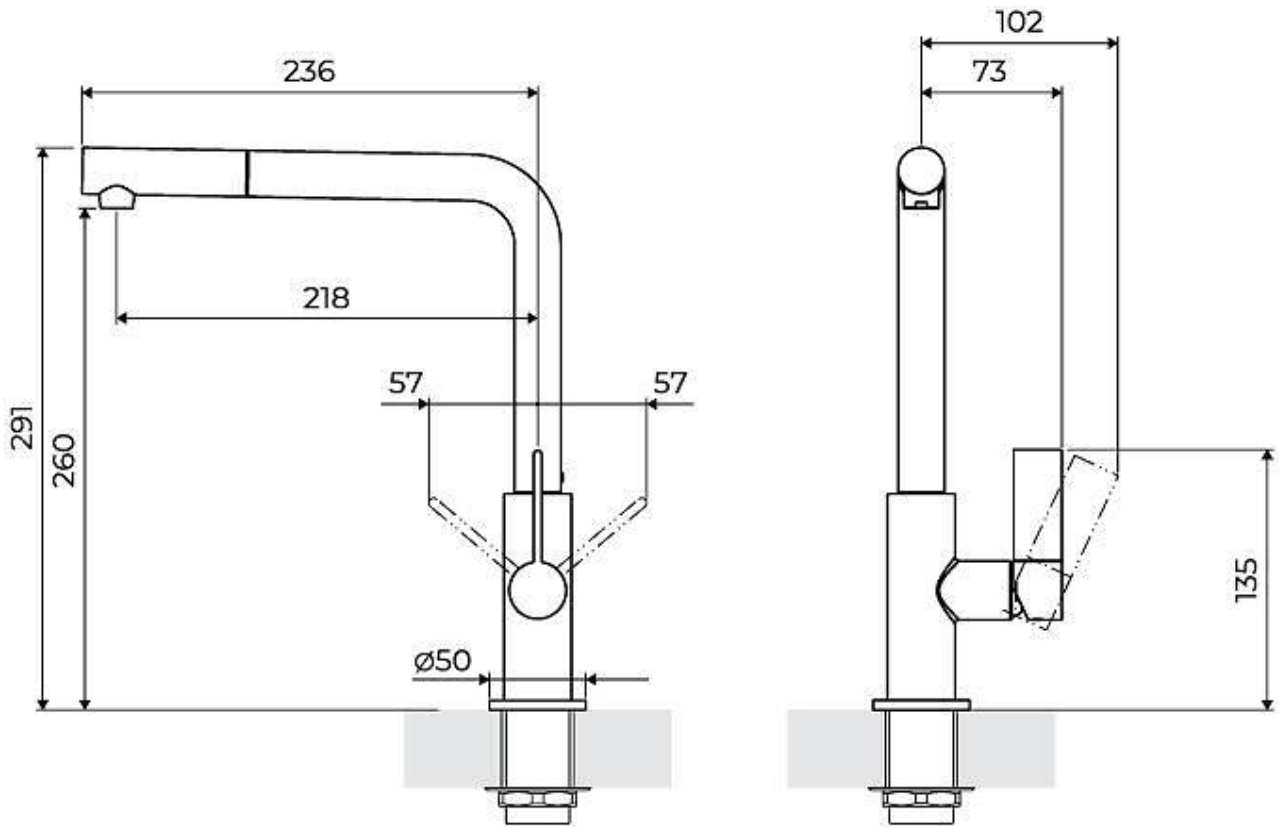

TECHNICAL DATA